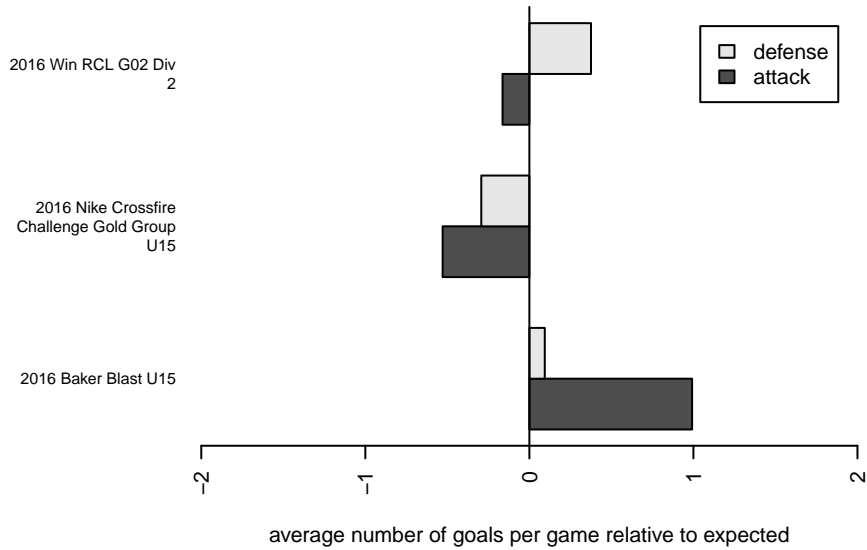

# Whatcom FC Rangers Gold G02

Whatcom FC Rangers  
 Bellingham, WA  
 G02 total strength=1580  
 attack=13.41 defense=16.59  
 spr league = Win RCL G02 Div 2

alt names used:  
 119 WFC Rangers G02 gold  
 RANGERS WFC RANGERS G02 GOLD (WA)  
 Whatcom FC Ra – GU02 Gold  
 Whatcom FC Ra – GU02 Gold  
 Whatcom FC Ra – GU02 Gold

Venues played:  
 2016 Baker Blast U15  
 2016 Nike Crossfire Challenge Gold Group U15  
 2016 Win RCL G02 Div 2  
 2016 WYS Championship G02

**Whatcom FC Rangers Gold G02**  
 Dots are actual minus expected GF (blue circles) and GA (red triangles).  
 Blue line is smoothed change in attack strength. Red is smoothed change in defense strength.

**attack and defense variance (black dot)  
relative to other teams  
and top 10 in region**

**attack and defense rating  
relative to others at age  
and all opponents in last 13 months**

**attack and defense rating  
relative to others at age  
and all opponents in last 13 months**

**Performance relative to 13 month average**

**Performance relative to 13 month average**

Distribution of opponents  
 Red = Lose zone, Blue = Win zone, Green = Even  
 Black line separates win/lose zones