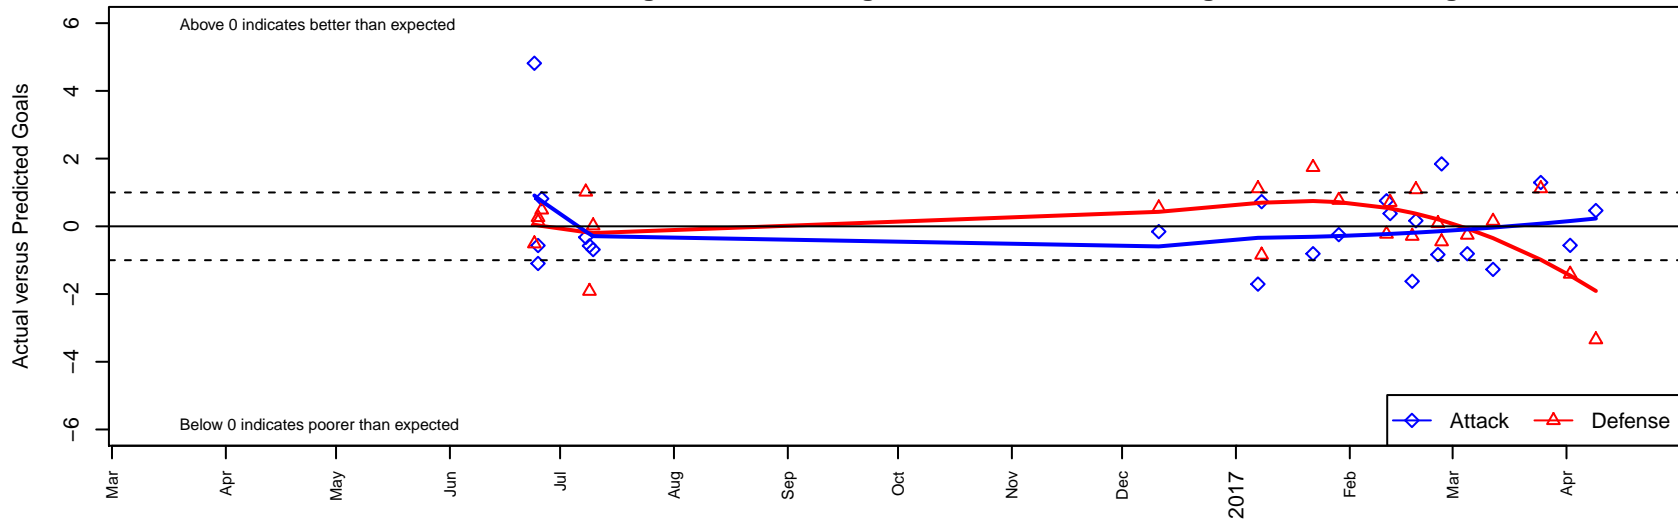

# Whatcom FC Rangers Gold G02

Whatcom FC Rangers  
 Bellingham, WA  
 G02 total strength=1580  
 attack=13.41 defense=16.59  
 spr league = Win RCL G02 Div 2

alt names used:  
 119 WFC Rangers G02 gold  
 RANGERS WFC RANGERS G02 GOLD (WA)  
 Whatcom FC Ra – GU02 Gold  
 Whatcom FC Ra – GU02 Gold  
 Whatcom FC Ra – GU02 Gold

Venues played:  
 2016 Baker Blast U15  
 2016 Nike Crossfire Challenge Gold Group U15  
 2016 Win RCL G02 Div 2  
 2016 WYS Championship G02

**Whatcom FC Rangers Gold G02**  
 Dots are actual minus expected GF (blue circles) and GA (red triangles).  
 Blue line is smoothed change in attack strength. Red is smoothed change in defense strength.

**attack and defense variance (black dot)  
relative to other teams  
and top 10 in region**

**attack and defense rating  
relative to others at age  
and all opponents in last 13 months**

**attack and defense rating  
relative to others at age  
and all opponents in last 13 months**

**Performance relative to 13 month average**

**Performance relative to 13 month average**

Distribution of opponents  
 Red = Lose zone, Blue = Win zone, Green = Even  
 Black line separates win/lose zones