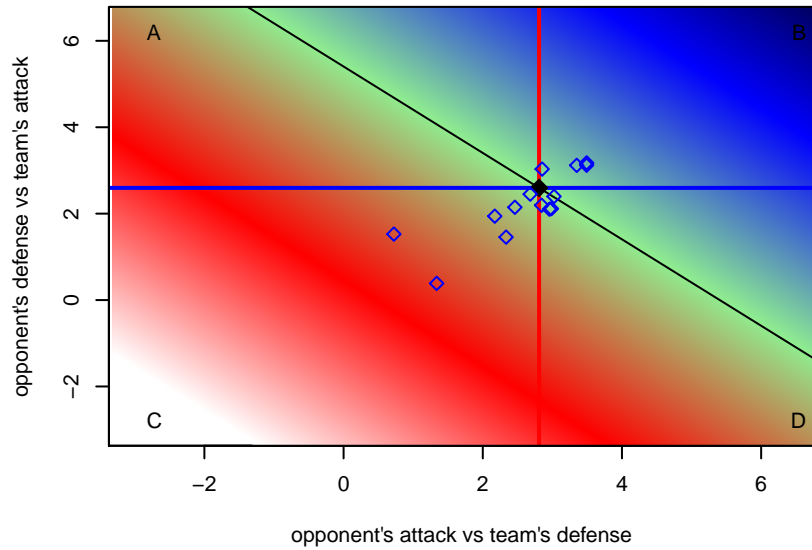

**attack and defense variance (black dot)  
relative to other teams  
and top 10 in region**

**attack and defense rating  
relative to others at age  
and all opponents in last 13 months**

**attack and defense rating  
relative to others at age  
and all opponents in last 13 months**

**Performance relative to 13 month average**

**Performance relative to 13 month average**

Distribution of opponents  
 Red = Lose zone, Blue = Win zone, Green = Even  
 Black line separates win/lose zones