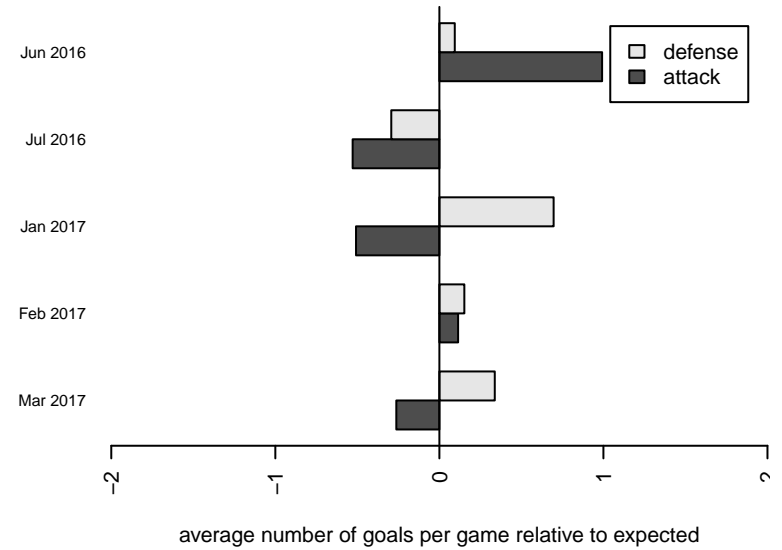

**attack and defense variance (black dot)  
relative to other teams  
and top 10 in region**

**attack and defense rating  
relative to others at age  
and all opponents in last 13 months**

**attack and defense rating  
relative to others at age  
and all opponents in last 13 months**

**Performance relative to 13 month average**

**Performance relative to 13 month average**

Distribution of opponents  
 Red = Lose zone, Blue = Win zone, Green = Even  
 Black line separates win/lose zones